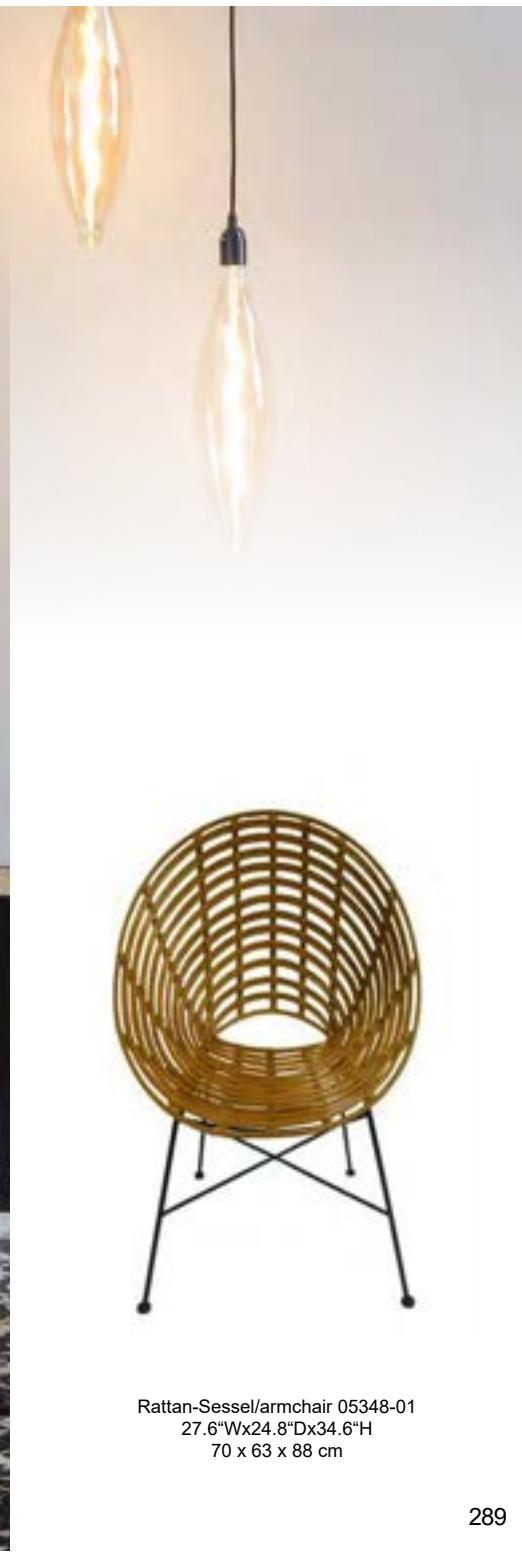

Rattan-Sessel/armchair 05348-01
27.6"Wx24.8"Dx34.6"H
70 x 63 x 88 cm