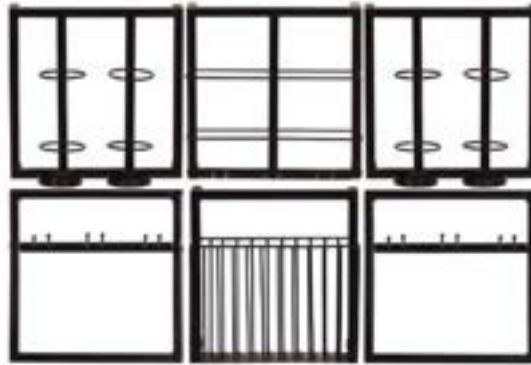

Wandregal-Set/ wine shelf set 01053-50
ca. 75 x 15 x 75 cm