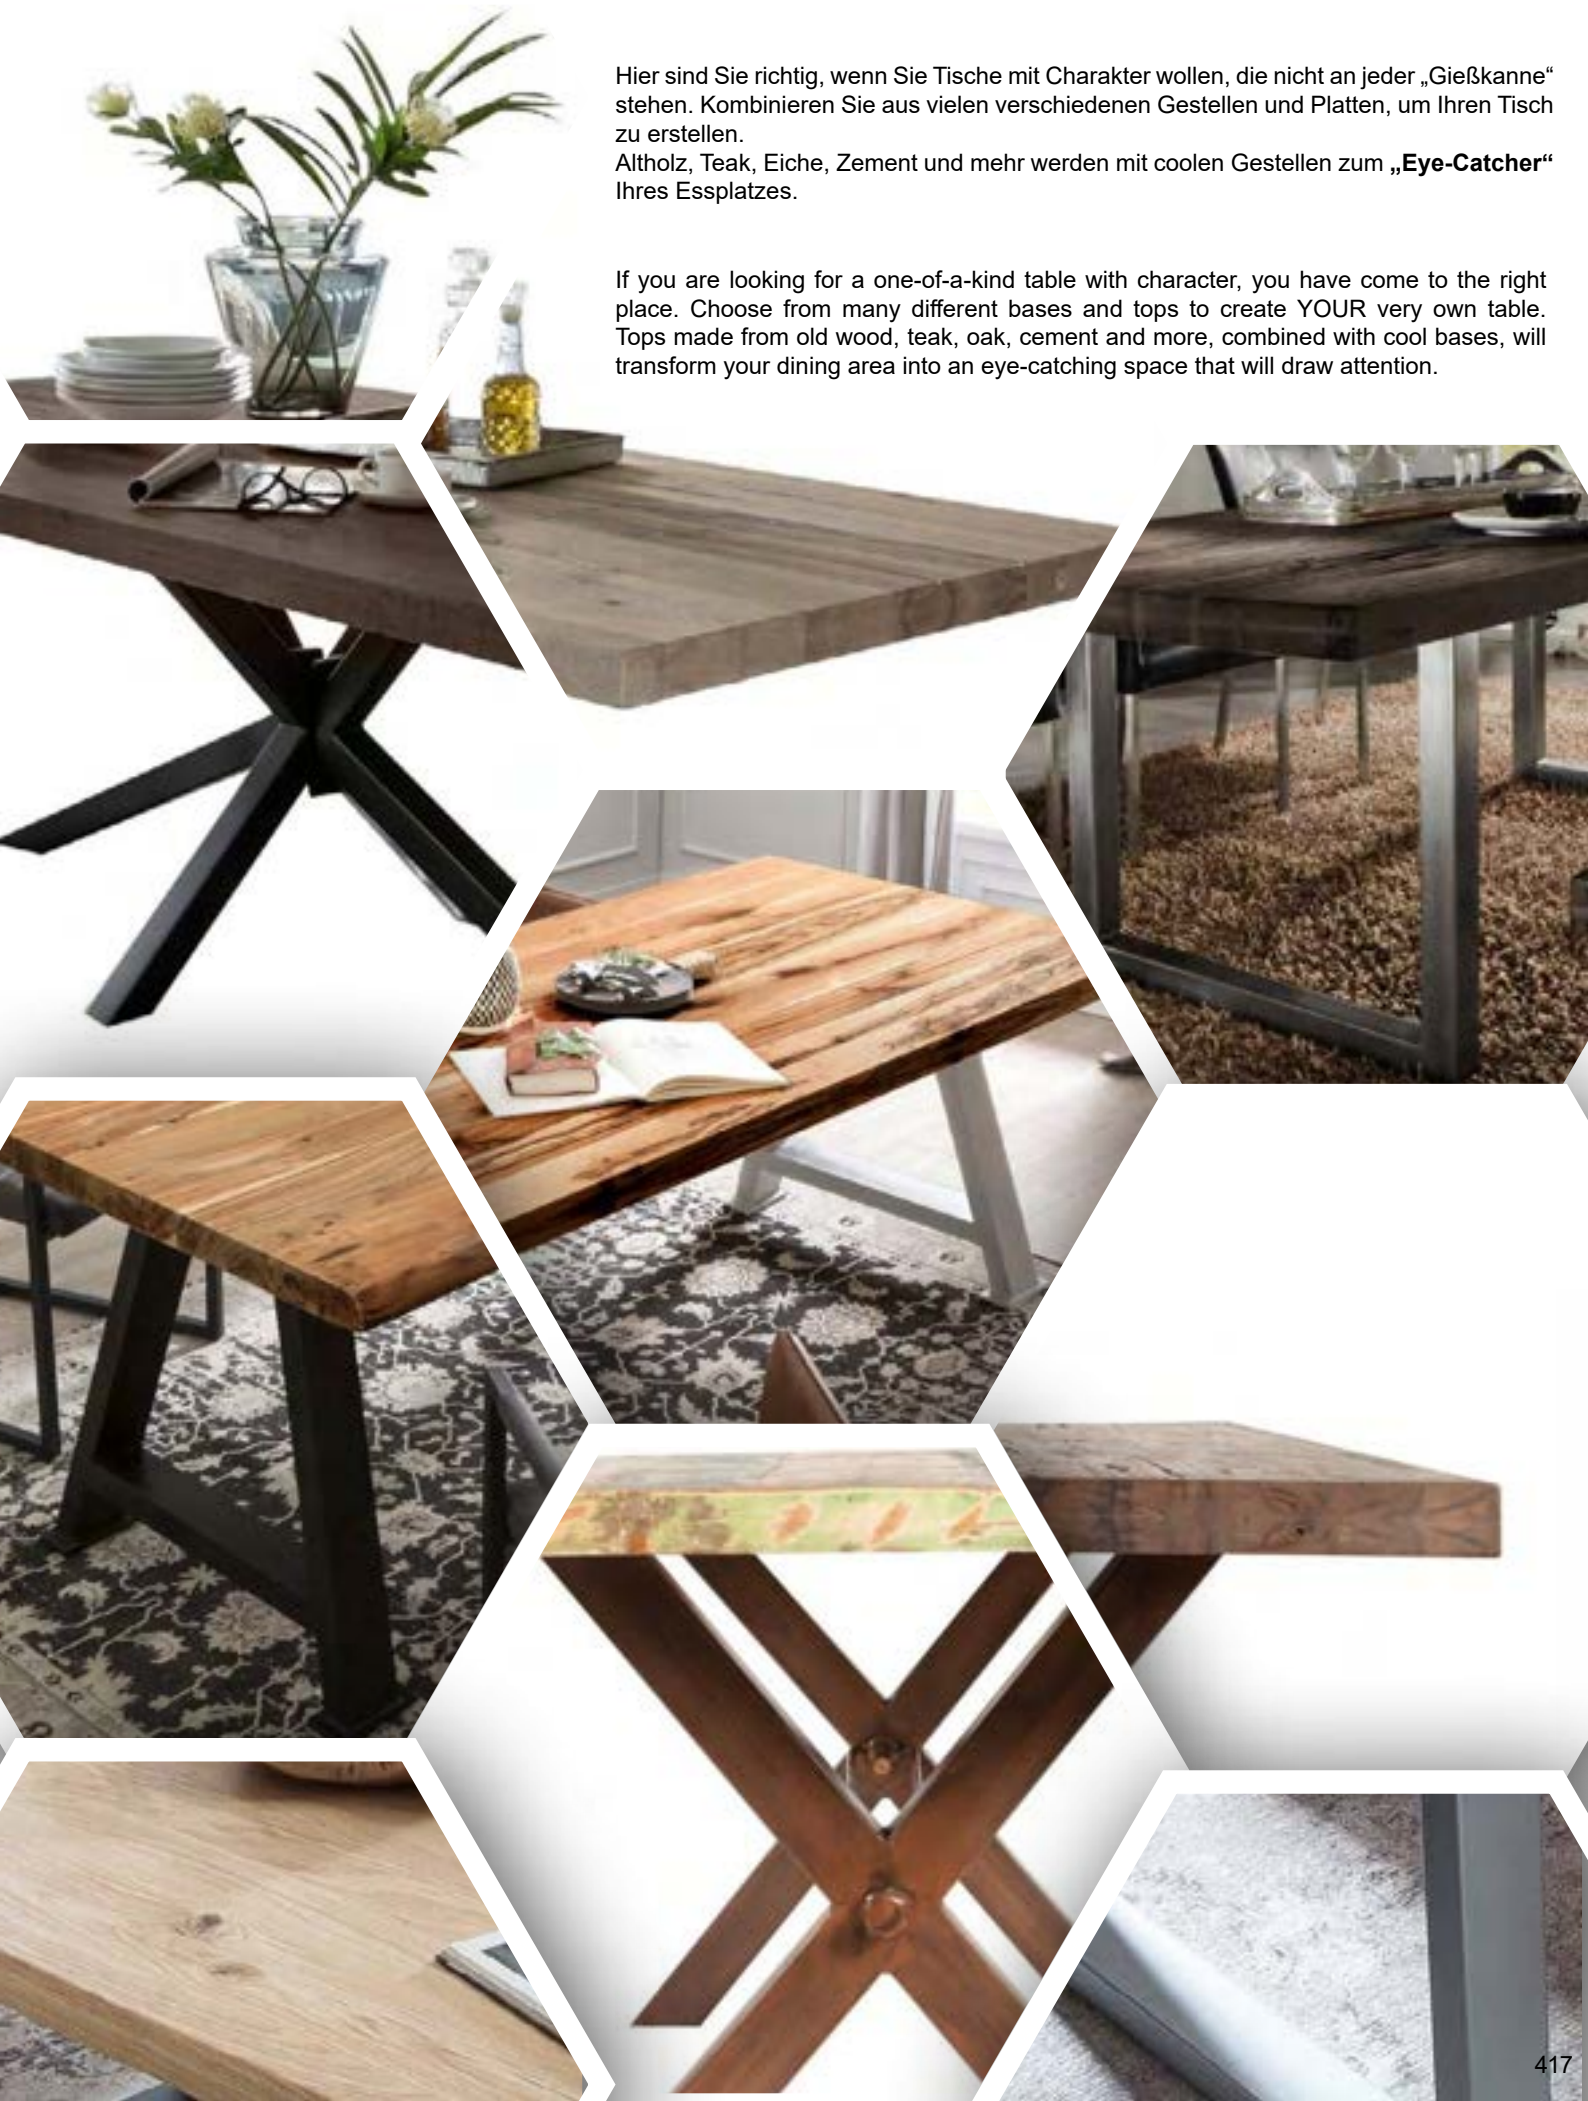

TISCHSYSTEM TOPS & TABLES

Hier sind Sie richtig, wenn Sie Tische mit Charakter wollen, die nicht an jeder „Gießkanne“ stehen. Kombinieren Sie aus vielen verschiedenen Gestellen und Platten, um Ihren Tisch zu erstellen.

Altholz, Teak, Eiche, Zement und mehr werden mit coolen Gestellen zum „Eye-Catcher“ Ihres Essplatzes.

If you are looking for a one-of-a-kind table with character, you have come to the right place. Choose from many different bases and tops to create YOUR very own table. Tops made from old wood, teak, oak, cement and more, combined with cool bases, will transform your dining area into an eye-catching space that will draw attention.