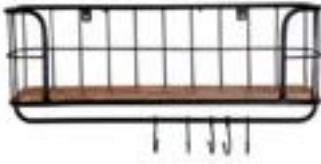

THIS & THAT DIVERSE/VARIOUS

Wandregal 1053-22
75 x 20 x 30 cm