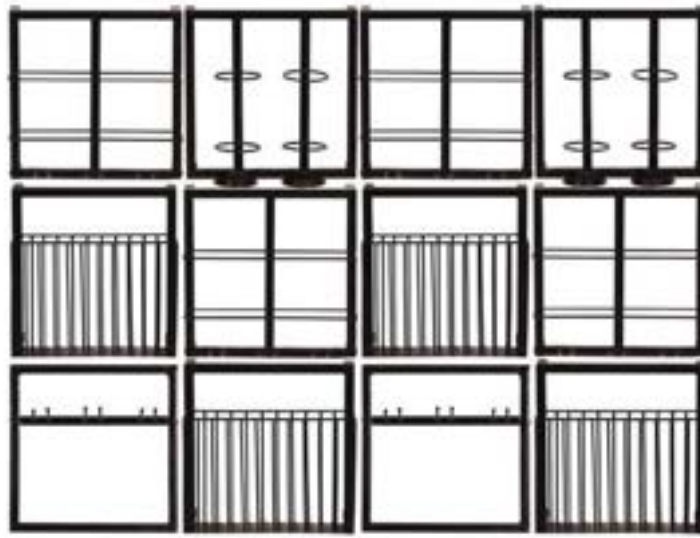

# THIS & THAT DIVERSE/VARIOUS

Wandregal-Set/ wine shelf set 01053-37  
ca. 75 x 15 x 115 cm

Wandregal-Set/ wine shelf set 01053-38  
ca. 155 x 15 x 115 cm

Wandregal-Set/ wine shelf set 01053-42  
ca. 75 x 15 x 75 cm